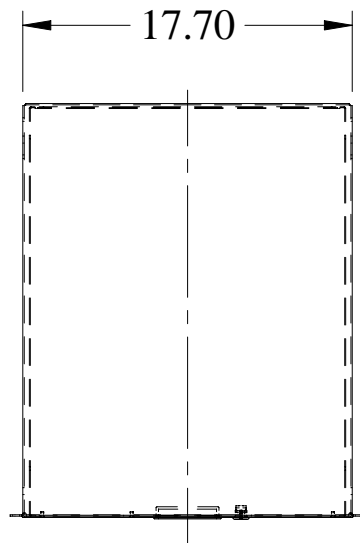

Drawers & Slides - Panel Mount (Two Pair of Panel Rails)

Path: [Home](#) > [Rack Index](#) > Drawers & Slides - Panel Mount

Rail Mounted Storage Drawer

- Standard 19" rack mount
- Plastic front pull handle
- Inside of drawer width is 16.375" wide
- Complete drawer with slides, hardware, lock & two keys
- Drawer shroud, 14 Ga. steel construction
- Weight load tested (RDRW1900322BK1) to 60 pounds (no rear support), (RDRW2400822BK1) to 120 pounds (with rear support).
- Available in 3 depths
- Rear support brackets included for all depths or can be supported from rear accessory rail
- Drawer interior smooth white powder paint for high visibility
- Front face finished in tough textured powder paint
- **MOUNTS ON TWO**

16" DEEP DRAWER

Part Number	Front Face Color		Drawing File Size		.zip File Size	Drawer Height	Slide Travel
RDRW1900316BK1 RDRW1900316CG1	Black Grey/Beige		21K		31K	3.50"	16"
RDRW1900516BK1 RDRW1900516CG1	Black Grey/Beige		22K		32K	5.25"	16"
RDRW1900716BK1 RDRW1900716CG1	Black Grey/Beige		22K		32K	7.00"	16"
RDRW1900816BK1 RDRW1900816CG1	Black Grey/Beige		20K		32K	8.75"	16"
RDRW1901216BK1 RDRW1901216CG1	Black Grey/Beige		22K		32K	12.25"	16"

22" DEEP DRAWER

Part Number	Front Face Color		Drawing File Size		.zip File Size	Drawer Height	Slide Travel
RDRW1900322BK1 RDRW1900322CG1	Black Grey/Beige		22K		32K	3.50"	22"
RDRW1900522BK1 RDRW1900522CG1	Black Grey/Beige		22K		32K	5.25"	22"
RDRW1900722BK1 RDRW1900722CG1	Black Grey/Beige		22K		32K	7.00"	22"
RDRW1900822BK1 RDRW1900822CG1	Black Grey/Beige		22K		32K	8.75"	22"
RDRW1901222BK1 RDRW1901222CG1	Black Grey/Beige		22K		32K	12.25"	22"

Note: Weight load tested (RDRW1900322BK1) to 60 pounds (no rear support),
(RDRW2400822BK1) to 120 pounds (with rear support).

PART No. RDRW1900322

DRAWER EXTENDS 22" ON INCLUDED SLIDES.
(SLIDES NOT SHOWN FOR CLARITY)