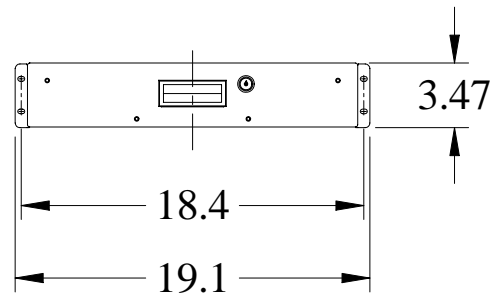

16" DEEP DRAWER

Part Number	Front Face Color		Drawing File Size		.zip File Size	Drawer Height	Slide Travel
RDRW1900316BK1 RDRW1900316CG1	Black Grey/Beige		21K		31K	3.50"	16"
RDRW1900516BK1 RDRW1900516CG1	Black Grey/Beige		22K		32K	5.25"	16"
RDRW1900716BK1 RDRW1900716CG1	Black Grey/Beige		22K		32K	7.00"	16"
RDRW1900816BK1 RDRW1900816CG1	Black Grey/Beige		20K		32K	8.75"	16"
RDRW1901216BK1 RDRW1901216CG1	Black Grey/Beige		22K		32K	12.25"	16"

22" DEEP DRAWER

Part Number	Front Face Color		Drawing File Size		.zip File Size	Drawer Height	Slide Travel
RDRW1900322BK1 RDRW1900322CG1	Black Grey/Beige		22K		32K	3.50"	22"
RDRW1900522BK1 RDRW1900522CG1	Black Grey/Beige		22K		32K	5.25"	22"
RDRW1900722BK1 RDRW1900722CG1	Black Grey/Beige		22K		32K	7.00"	22"
RDRW1900822BK1 RDRW1900822CG1	Black Grey/Beige		22K		32K	8.75"	22"
RDRW1901222BK1 RDRW1901222CG1	Black Grey/Beige		22K		32K	12.25"	22"

Note: Weight load tested (RDRW1900322BK1) to 60 pounds (no rear support),
(RDRW2400822BK1) to 120 pounds (with rear support).

PART No. RDRW1900322

DRAWER EXTENDS 22" ON INCLUDED SLIDES.
(SLIDES NOT SHOWN FOR CLARITY)