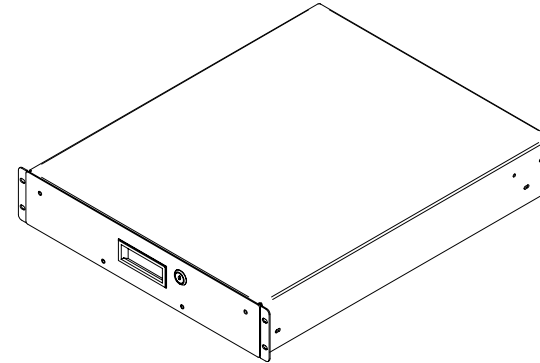

PART No. RDRW1900322

DRAWER EXTENDS 22" ON INCLUDED SLIDES.
(SLIDES NOT SHOWN FOR CLARITY)