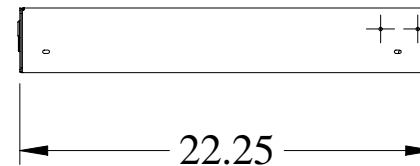

PART No. RDRW1900322

DRAWER EXTENDS 22" ON INCLUDED SLIDES.
(SLIDES NOT SHOWN FOR CLARITY)